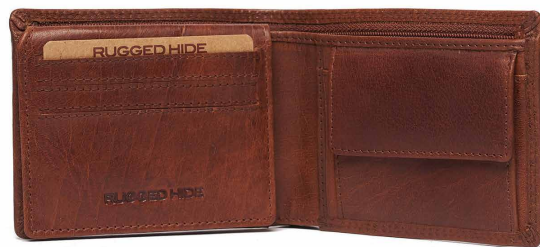

L53 H26 D30 cm

Black, Brown, Brandy

SAMUEL RH-108

L11 H9 D3 cm

Black, Brown, Brandy

TOM RH-125

L11 H8.5 D3 cm

Black, Brown, Brandy

JESSE RH-128

L11 H8.5 D3 cm

Black, Brown, Brandy

ROB RH-105

L10.5 H8.5 D3 cm

Black, Brown, Brandy

CORDELIA CL-4651

L42 H31 D15 cm
Black, Navy, Green